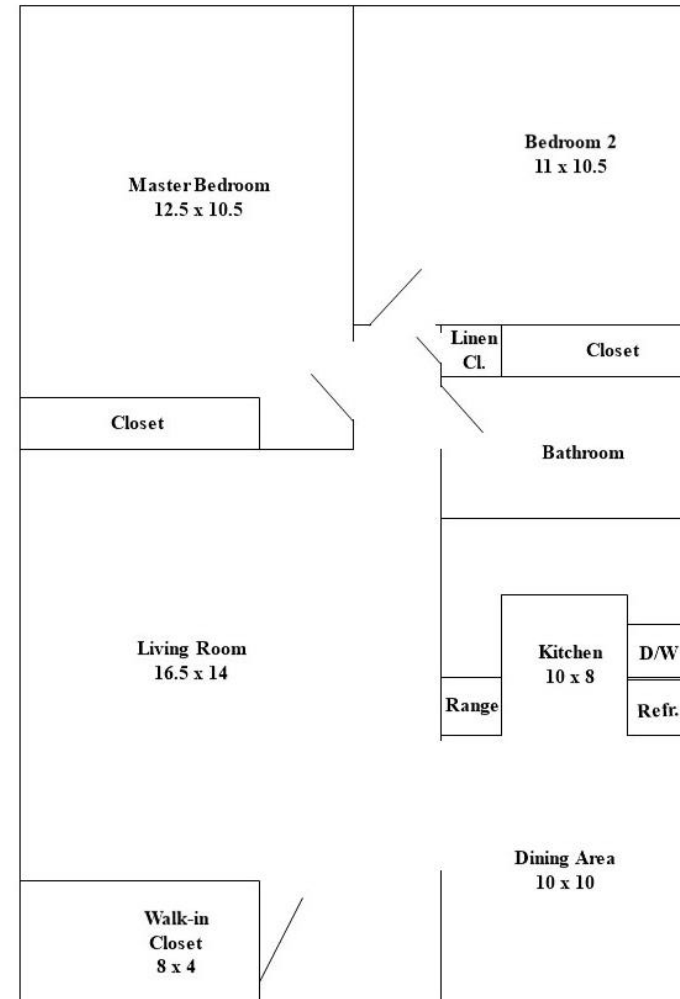

## 1500 Eagle Ave.

Located in convenient and quiet residential area.

- 800 square foot, 2 bedroom apartments
- Large walk-in storage closet
- Additional private storage area provided (apartments 8 thru 12)
- Fully equipped kitchen
- Cable TV available
- Laundry facilities on site
- Well-lit off-street parking
- Water softener
  
- Apartments are professionally cleaned and prepared for each new tenant
- Privately owned and managed
- Prompt maintenance always available