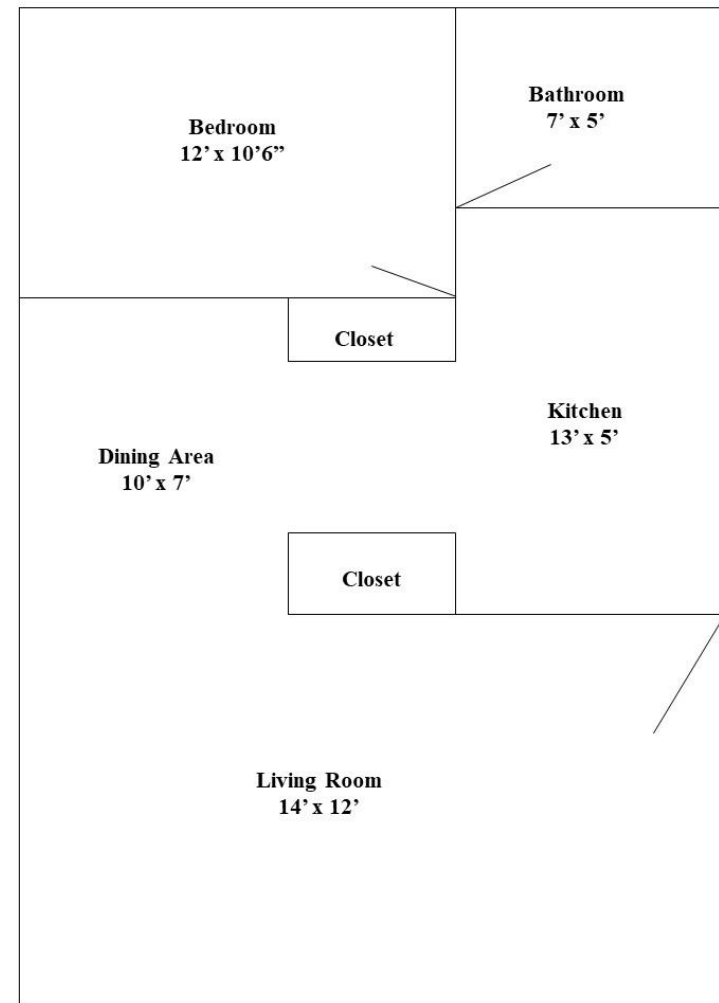

1112 W Bradley Ave.

Conveniently located by Bradley University.

- 650 square foot, 1 bedroom apartments
- Galley kitchen equipped with refrigerator and stove
- Well-lit off-street parking

- Economic Utilities
- Water/sewer included

- Apartments are professionally cleaned and prepared for each new tenant
- Privately owned and managed
- Prompt maintenance always available

*We are always available to help if a problem arises.
We want you to be comfortable and secure in your new apartment.*